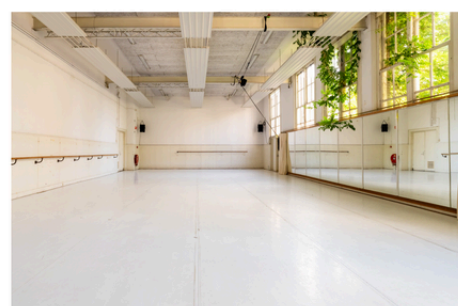

Total dimensions: 8.6m x 6.5m x 3.5m (L x W x H)

- 2x Electro-Voice ZX1 8-inch Full-Range Composite Loudspeakers
- Devine Mixdesk 1002, 10-input Mixer (6x XLR)
- Mirror wall with curtain
- 3x blackout window panels

Total dimensions: 9m x 17m x 4.5m (L x W x H)

- 4x Acoustic Line A4 2-way Speakers 8 Ω 750W
- QSC GXD 8 Processing Amp
- MX622BT – Zone Mixer + Bluetooth Receiver
- Mirror wall with curtain
- Ballet barre (mounted on one side)
- Work lighting

### Theatre Studio

Total dimensions: 9m x 18m x 4.5m (W x D x H)

Dance floor (black or white) – 9m x 12m (W x D)

Seating stand – 4m x 6m (W x D)

**Let op:** Aanpassingen van licht en geluidstechniek in de theaterstudio mag uitsluitend onder begeleiding van een in-huis technicus. De extra kosten daarvoor bedragen €475,00 per dag ex btw.